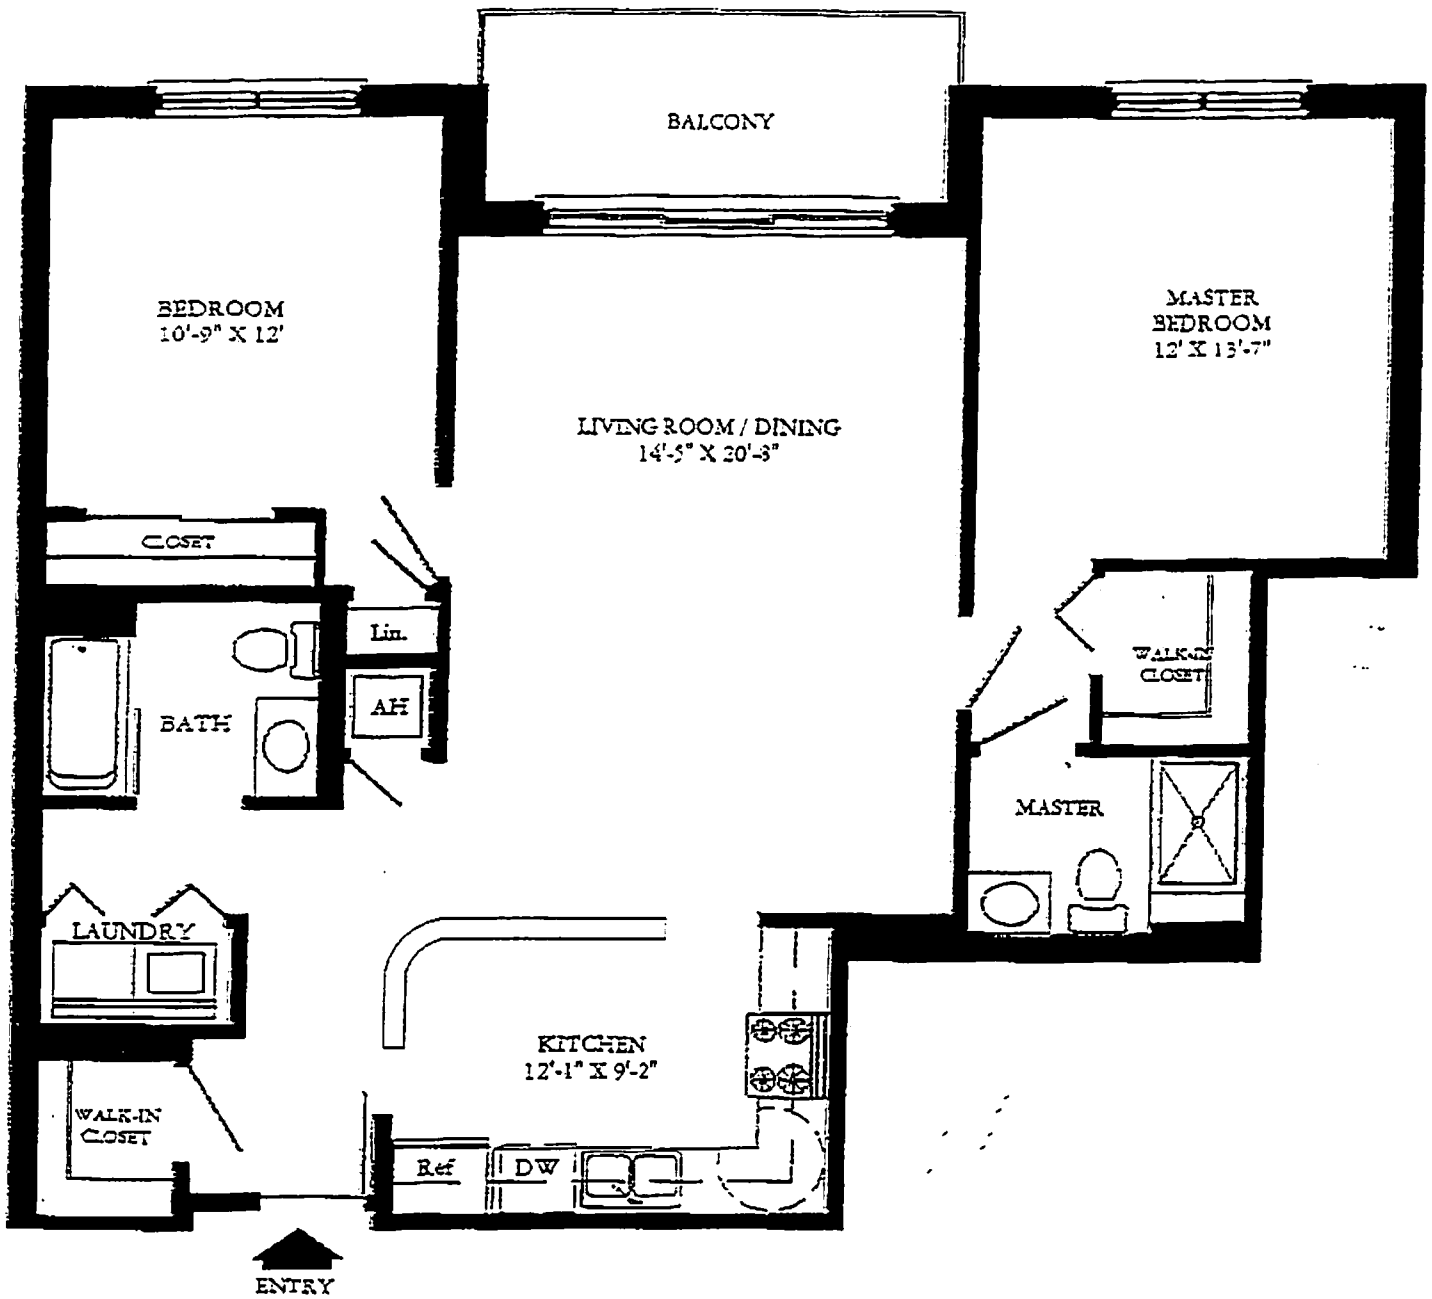

THE METROPOLITAN AT WELLINGTON COURT

A CONDOMINIUM COMMUNITY
PALATINE ILLINOIS

ATLANTA

EXCLUSIVE TO UNIT 202

two bed / two bath

approx. area : 1,191 sq. ft. including balcony

All dimensions are approximate. Plans, materials, & specifications are subject to architectural, structural, & other revisions as they are deemed advisable by the developer, builder, or architect, or as may be required by law.